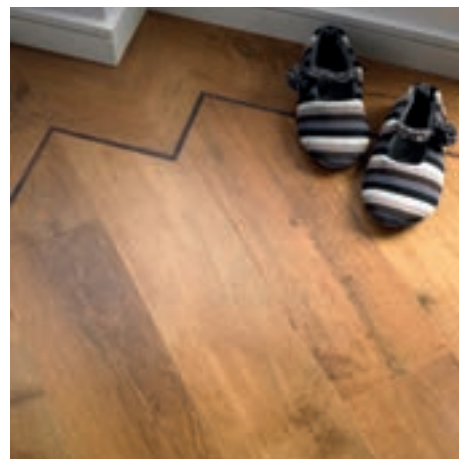

Art Select

Oak Royale

Spring Oak

RL01

1219mm x 178mm (48" x 7")

Summer Oak

RL02

1219mm x 178mm (48" x 7") with RP41 10mm design strip