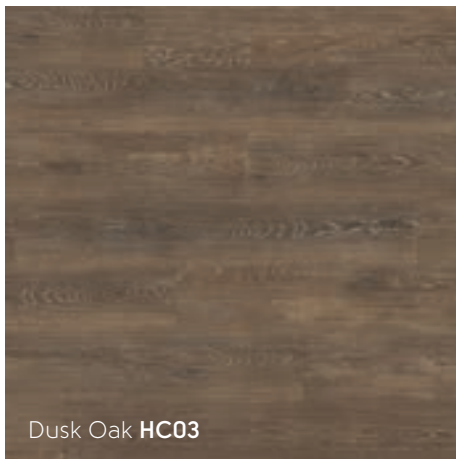

Art Select

Oak Premier