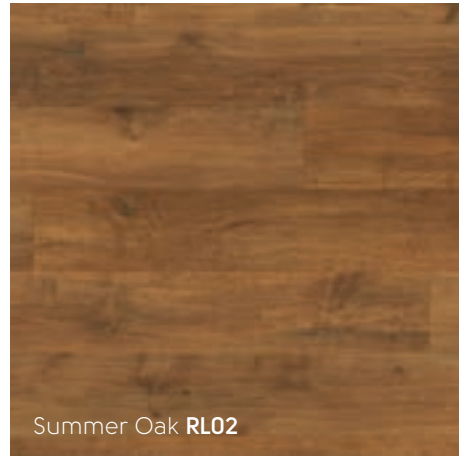

Art Select

Oak Royale