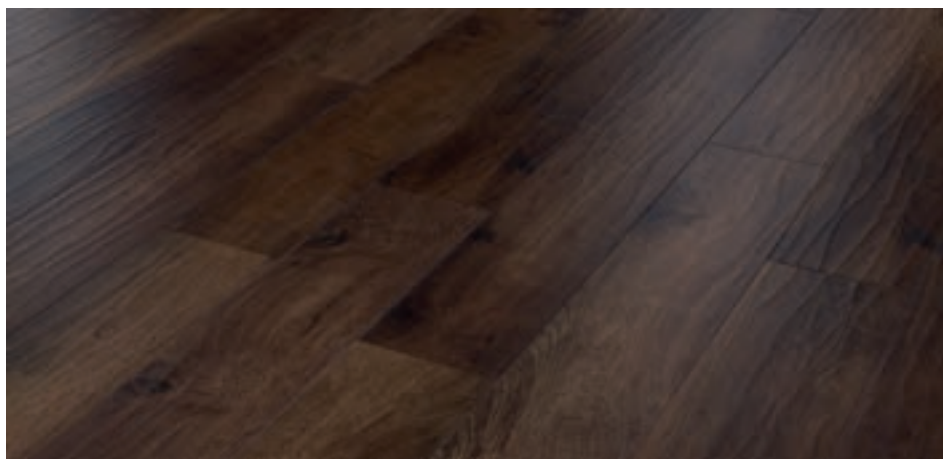

Autumn Oak

RL03

1219mm x 178mm (48" x 7") with RP11 5mm design strip

Winter Oak

RL04

1219mm x 178mm (48" x 7")

Inspired by the transition from dusk to dawn, our Art Select Oak Premier collection takes you from the beautiful, classic golden tones of our 'Dawn Oak' through to the statement pitch black hues of 'Midnight Oak'. Full of warm, variable oak tones and crafted to match the traditional look of real oak flooring, each of our Oak Premier designs will create a really homely, classic look in any space.