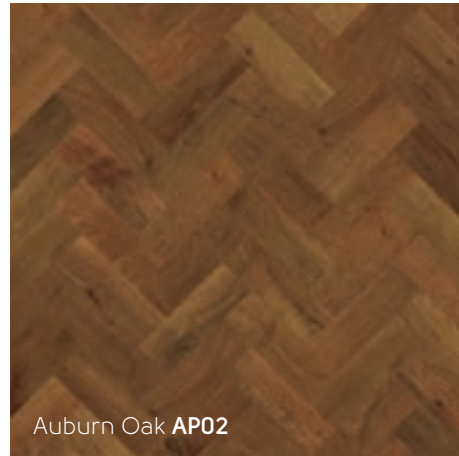

Art Select

Parquet