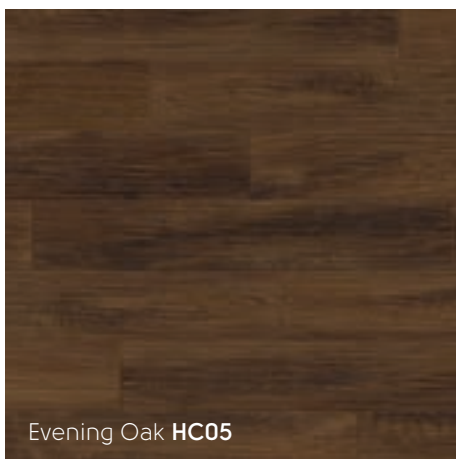

Art Select

Oak Premier