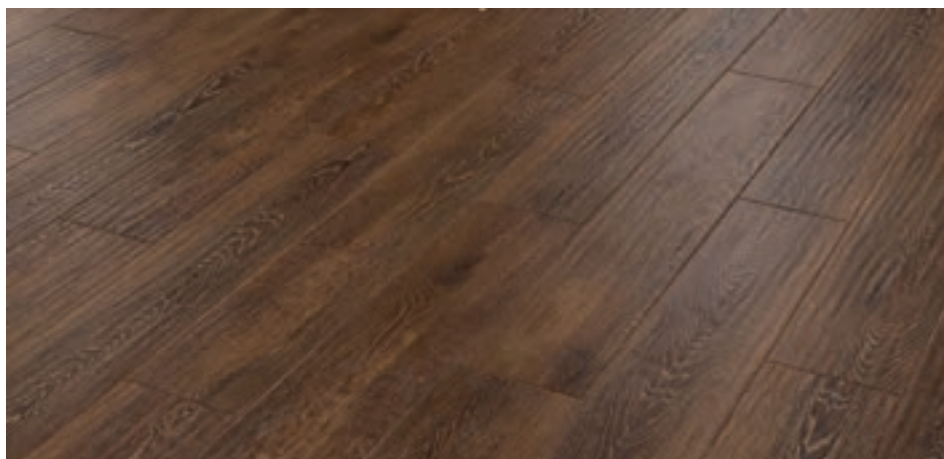

Dusk Oak

HC03

915mm x 152mm (36" x 6")

Sundown

HC04

915mm x 152mm (36" x 6")

Evening Oak

HC05