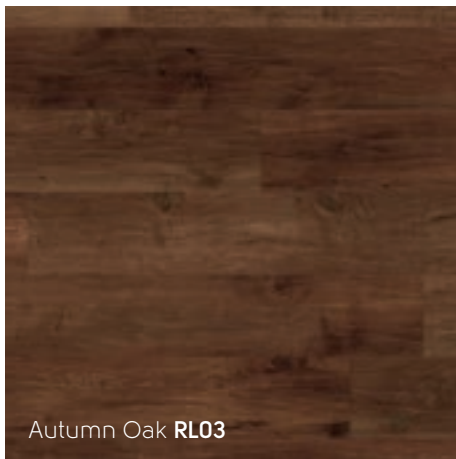

Art Select

Oak Royale