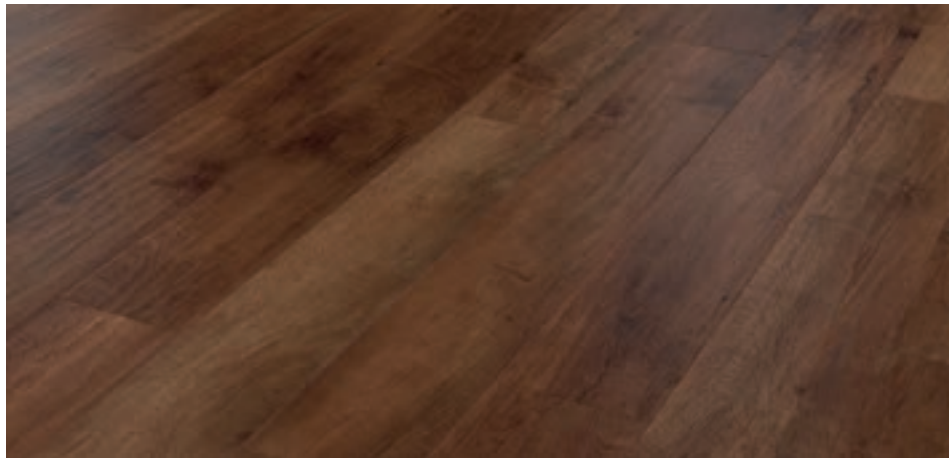

Autumn Oak

RL03

1219mm x 178mm (48" x 7") with RP11 5mm design strip