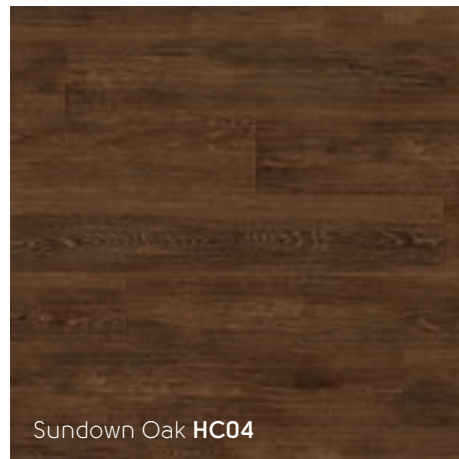

Art Select

Oak Premier