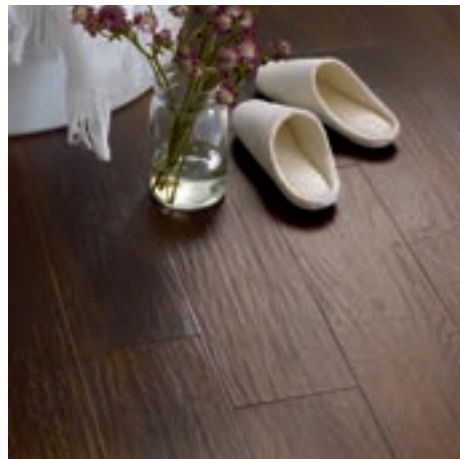

Dusk Oak

HC03

915mm x 152mm (36" x 6")

Sundown

HC04

915mm x 152mm (36" x 6")

Evening Oak

HC05