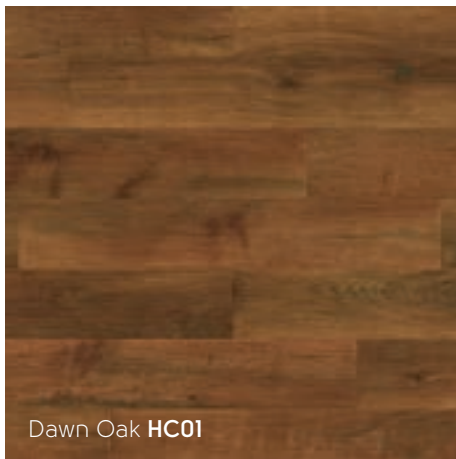

Art Select

Oak Premier