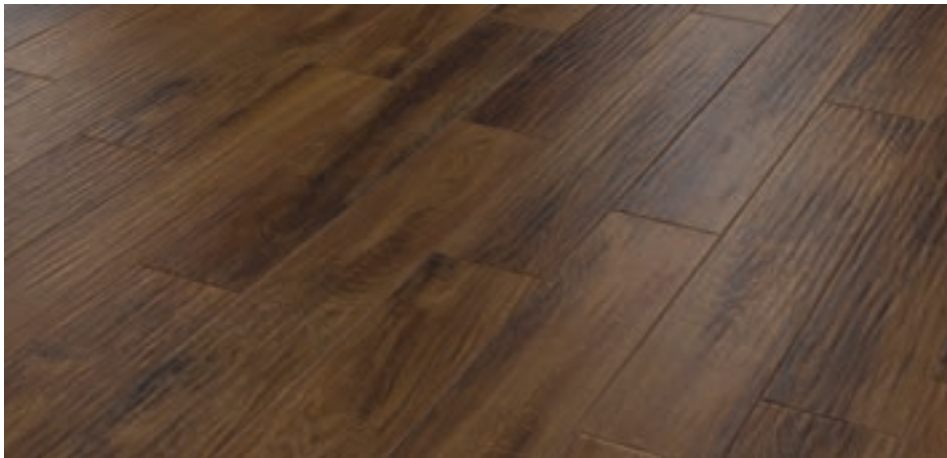

Dusk Oak

HC03

915mm x 152mm (36" x 6")

Sundown

HC04

915mm x 152mm (36" x 6")

Evening Oak

HC05