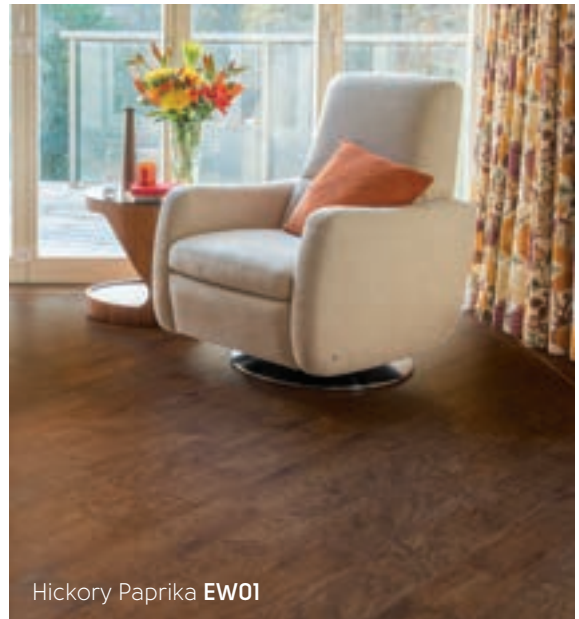

Hickory Paprika **EW01**