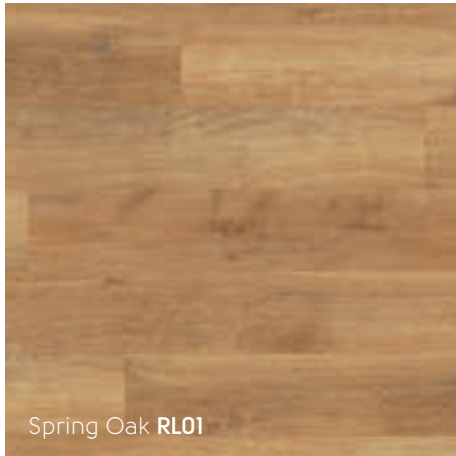

Art Select

Oak Royale