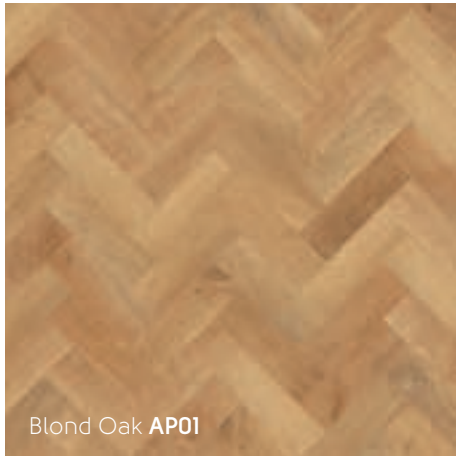

Art Select

Parquet