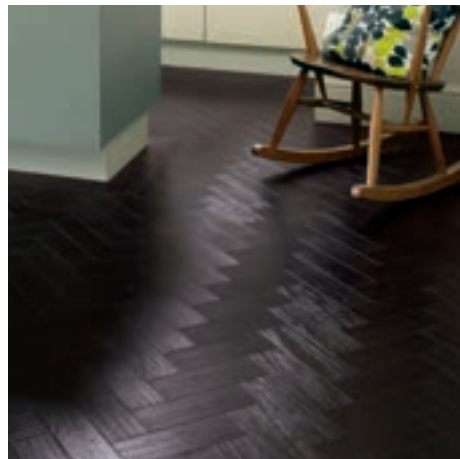

Auburn Oak

AP02

228mm x 76mm (9" x 3")

Black Oak

AP03

228mm x 76mm (9" x 3")

Art Select Woods at a glance

Art Select Oak Royale