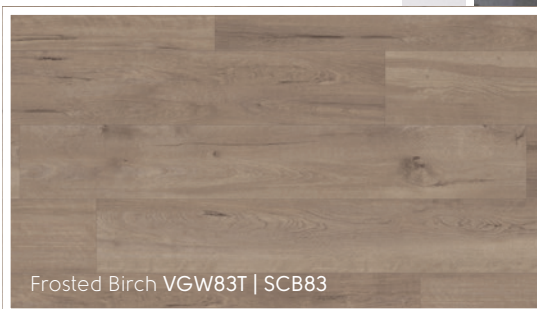

*At Karndean, we
see flooring differently...*

We travel the world in our quest to bring you exceptional floors that inspire and delight. From the ancient forests of Europe, to the remote Australian outback and beyond, we seek out expressive and intriguing forms in the natural world to influence our unique floor designs.

By combining these original features with cutting edge design, we create simply beautiful floors that you'll love for a lifetime.

Designed for You

Every one of our floors is unique to us, having been lovingly created by our in-house team. Our product designers select natural woods and stones to work with, taking the time to carefully replicate the knots, grains and textures found in these products into our designs.

Working with these products, they apply different techniques such as staining, brushing and oiling to create the perfect look and feel, and bringing you a simply beautiful floor.

Frosted Birch VGW83T | SCB83