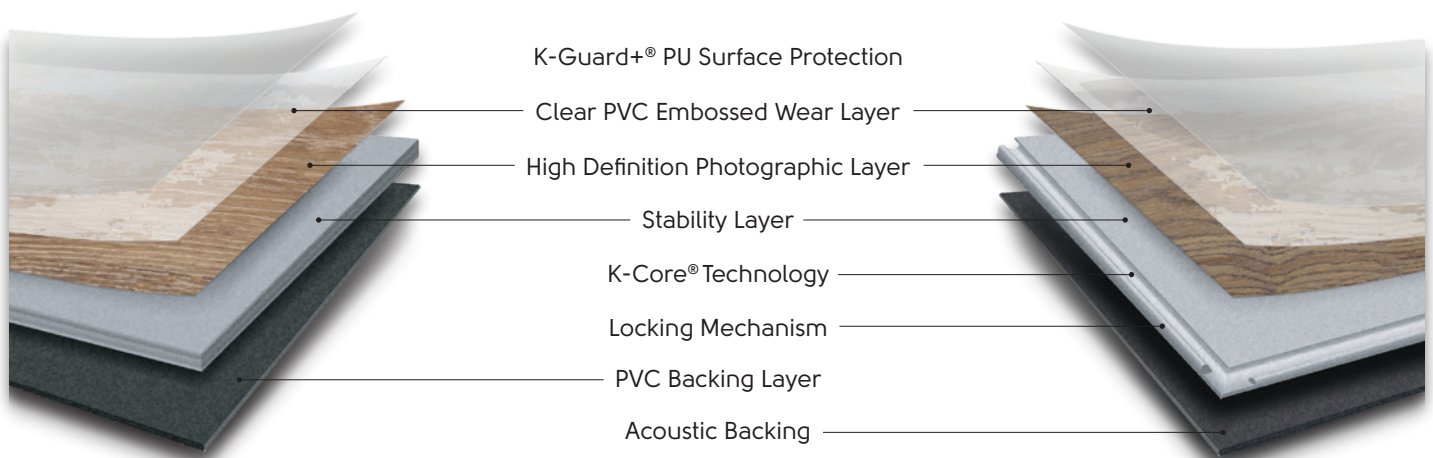

Gluedown

Rigid Core

Gluedown provides peace of mind that the product will be permanently adhered to your subfloor. This format gives you various lay patterns to choose from, as each piece is individually installed.

In addition, this format allows you to personalize your floor; choose the direction, create a pattern, or use design strips to create an inlay border or shiplap effect.

Rigid core is a type of floating floor that clicks and locks into place, no adhesive necessary. This format can be floated directly over most existing hard floors, perfect for a quick project.

This format is our quietest to walk on, ideal for upstairs rooms in the home where you wish to minimize noise transfer to rooms below.

No expansion gap required

Individually replaceable

Suitable for any budget

Personalize with design strips

Quick and easy to install

Installs over existing hard floors

Hides subfloor imperfections

Reduces noise transfer

Gluedown Specs

48" x 7"	Wood Plank Sizes
20mil	Wear Layer
3mm	Thickness
Lifetime	Residential Warranty
15 years	Commercial Warranty
Begins with VGW	Product Code
26	Colours Available

Rigid Core Specs

48" x 7"	Wood Plank Sizes
20mil	Wear Layer
4.5mm	Thickness
Lifetime	Residential Warranty
15 years	Commercial Warranty
Begins with SCB	Product Code
25	Colours Available