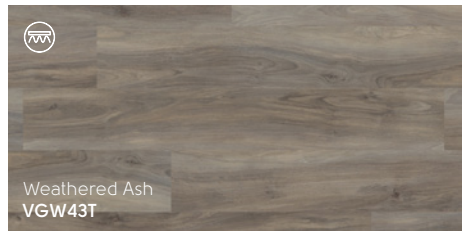

Ohana Koa
VGW143T | SCB143

Light Country Oak VGW139T

Neutral

A neutral floor creates a clean backdrop to design the rest of a space. If you frequently like to change your décor a neutral floor allows for the widest amount of options.

Silver Farmhouse Oak VGW137T | SCB137

Cool

Cool-toned floors best complement contemporary and modern styles and are sure to add drama and sophistication to any room in your home.

Weathered Ash
VGW43T

Silver Farmhouse Oak
VGW137T | SCB137